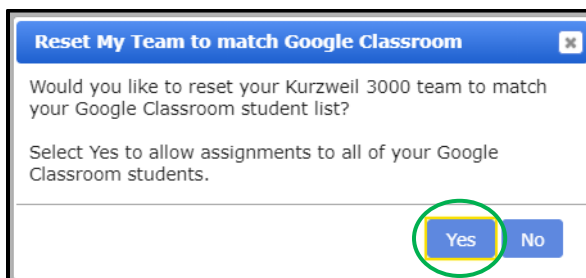

The button is on the Universal Library page of kurzweil3000.com to the left of the Google Drive button.

To use

1. Click the button.
2. Confirm choice in the pop-up window.

Results:

- A student will be created for each new student in all the teacher's Google Classrooms.
- Each new kurzweil student will be added to the My Team list of the teacher.